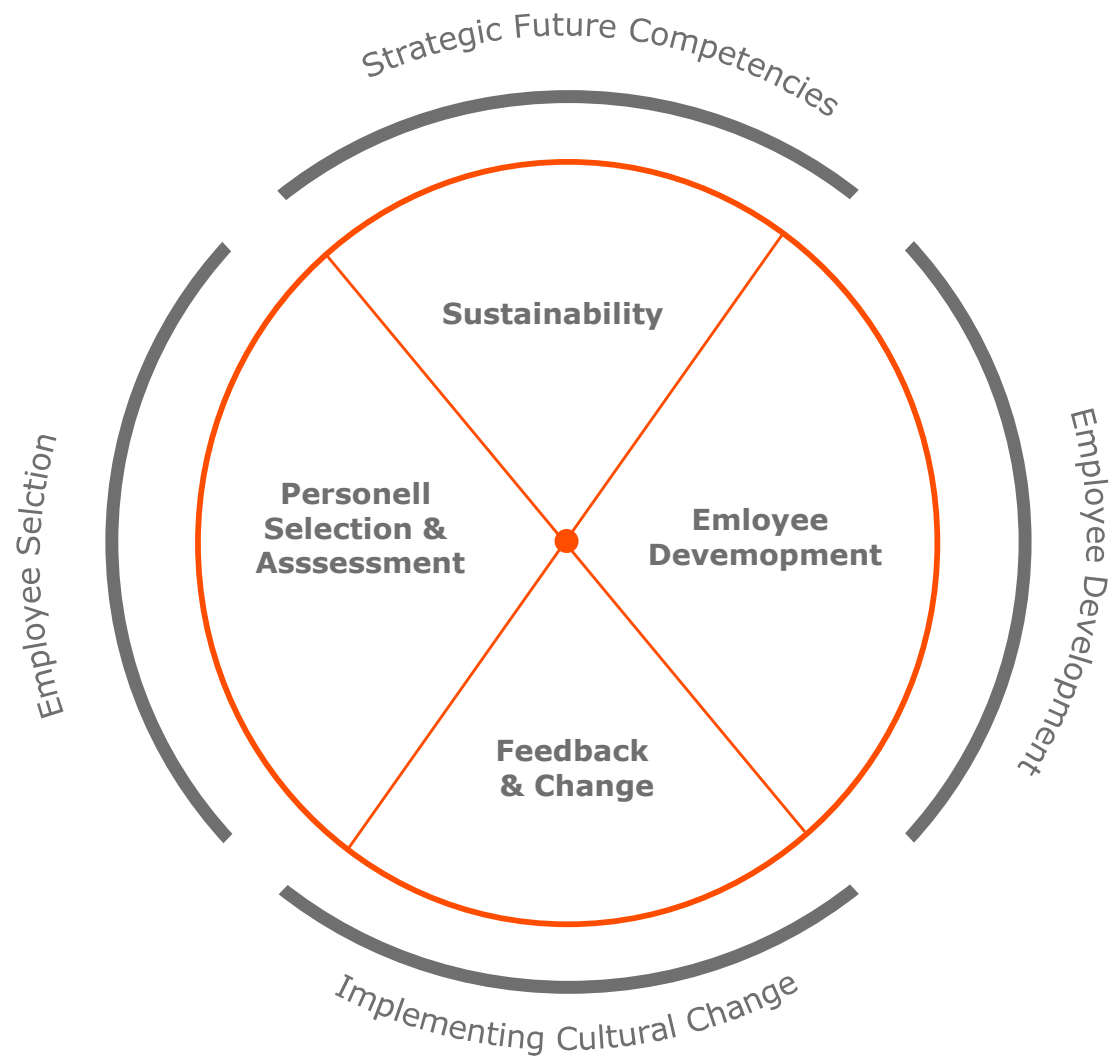

Maja Kathleen Krause

Kevin Schäfer

Founded in 1998 by Wolfgang Kring, CEO,
Shareholders: Susan Schultheis, Wolfgang Kring,
Based 50 km north of Frankfurt / Germany

Consultants

Consulting Services

Feedback & Change	Personell Selection & Assessment	Employee Development	Sustainability
Employee Survey	Recruiting Tools & Software	HR Consulting	Impulse Workshop Sustainability
Internal / external Customer Survey	Online-Test-Suite	Training Programs für Leadership, Sales, Projekt Management	Management-Workshop Sustainability
360°-Feedback	Assessment, Competence + Development Center	Talent Management	Sustainability Workshop for Beginners
Team Development	Multimodal Interview-Suite MMO®	Training für Instructors & Supervisors handling Generation Z, remote Leadership	Innovation-Workshops
Performance Management	Intersessment®	Coaching	Trainings und Projects on thinking, acting & working sustainably
Intercultural Integration	Management Audit	Workshops for Leaders and Managers	Corporate Sustainability-Assessment
CPP: Change Power Profile and Change Management			